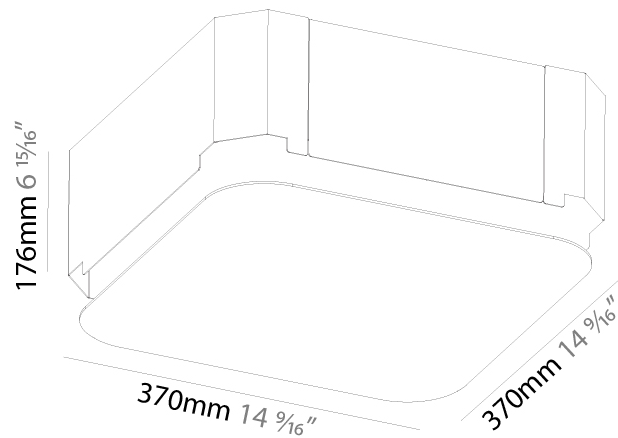

PHYSICAL

Shape: Square
 Length (mm): 370
 Length (in): 14 9/16
 Width (mm): 370
 Width (in): 14 9/16
 Height (mm): 120
 Height (in): 4 3/4
 Max. Overall Height (mm): 2120
 Max. Overall Height (in): 83 7/16
 Weight (kg): 4.15
 Weight (lbs): 9.13
 Diffuser: PMMA - Opal or Micro-Prism
 Fixture Finish: SSR / BKV / CWI / CRY / HAB / UFT / ITA / RUA / FTG / MYG / LOD / PUS / FRO / FUP / KIA / POP / BLS / SPG / MEY / GOH / CHC / COM / ABZ / JAG / OBR / MOS / ROR
 Fixture Material: Extruded Aluminum / Steel
 Cable Details: 2000mm / 78 3/4"

PHYSICAL

Shape: Square
 Length (mm): 600
 Length (in): 23 5/8
 Width (mm): 600
 Width (in): 23 5/8
 Height (mm): 120
 Height (in): 4 3/4
 Max. Overall Height (mm): 2120mm / 83-7/16
 Max. Overall Height (in): 83 7/16
 Weight (kg): 10.86
 Weight (lbs): 23.94
 Diffuser: PMMA - Opal or Micro-Prism
 Fixture Finish: SSR / BKV / CWI / CRY / HAB / UFT / ITA / RUA / FTG / MYG / LOD / PUS / FRO / FUP / KIA / POP / BLS / SPG / MEY / GOH / CHC / COM / ABZ / JAG / OBR / MOS / ROR
 Fixture Material: Extruded Aluminum / Steel
 Cable Details: 2000mm / 78 3/4"

PHYSICAL

Shape: Square
 Length (mm): 370
 Length (in): 14 9/16
 Width (mm): 370
 Width (in): 14 9/16
 Depth (mm): 176
 Depth (in): 6 15/16
 Ceiling Thickness (mm): 10 / 12.5 / 15 / 25 / 30
 Ceiling Thickness (in): 3/8 or 1/2 or 9/16 or 1 or 1 3/16
 Min. Recessing Depth (mm): 200
 Min. Recessing Depth (in): 7 7/8
 Weight (kg): 4.236
 Weight (lbs): 9.32
 Diffuser: PMMA - Opal
 Fixture Material: Extruded Aluminum / Steel
 Cut-out Measurements: 405mm / 15 15/16" x 405mm 15 15/16"
 Upon Request: Unique Sizes Unique Ceiling Thickness Unique Mounting Depth Spot Inserts

Certified By: Certified for North American Standards
 IP rating: IP20

200mm 7 7/8"
 405mm x 405mm 15 15/16" x 15 15/16"
 10 | 12 1/2 | 15 | 25 | 30mm 3/8" 1/2" 9/16" 1" 1 3/16"

SMOOTHY STANDARD TRIMLESS