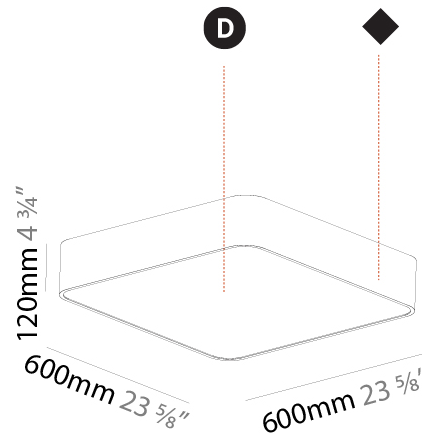

GENERAL

Series: Smoothy
Subseries: Smoothy Standard
Partner: Prolicht
Division: Architectural
Installation: Surface
Product Type: Ceiling Surface
Mounting Location: Ceiling
Light Distribution: Direct

PHYSICAL

Shape: Square
Length (mm): 600
Length (in): 23 5/8
Width (mm): 600
Width (in): 23 5/8
Height (mm): 120
Height (in): 4 3/4
Weight (kg): 11.315
Weight (lbs): 24.89
Diffuser: [PMMA - Opal or Micro-Prism](#)
Fixture Finish: [SSR / BKV / CWI / CRY / HAB / UFT / ITA / RUA / FTG / MYG / LOD / PUS / FRO / FUP / KIA / POP / BLS / SPG / MEY / GOH / CHC / COM / ABZ / JAG / OBR / MOS / ROR](#)
Fixture Material: [Extruded Aluminum / Steel](#)

ELECTRICAL

Lamp Type: LED (Zhaga Standard)
Input Wattage (W): 55
Total Output Wattage (W): 49.7
Dimming: [Non-Dimmable](#)
Driver Included: Yes
Driver Location: Integrated
Driver Type: [Constant Current - Universal](#)
Driver Class: [Class 2](#)
Input Voltage (V): 120 - 277
Constant Current (MA): 350
Upon Request: (Not included - see components) Integral: 0-10Vdc dimming / Phase dimming 120Vac only

LED

[Color Temperature (°K): 3000 / 4000](#)
Max. Delivered Lumen (lm): 5520 / 5720
CRI: >80 CRI
Efficiency (%): 0.867
Lamp Life (hrs): 50000
Upon Request: Other CCT available

OPTICAL

RATINGS AND CERTIFICATIONS

Certified By: Certified for North American Standards
IP rating: IP20