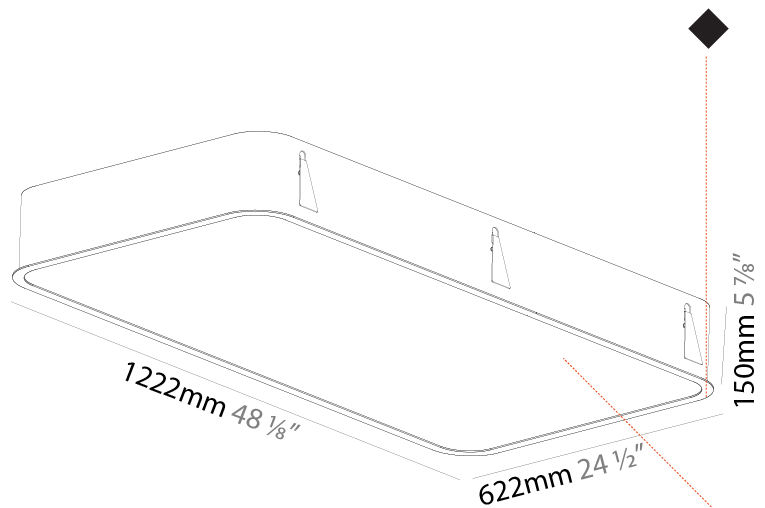

GENERAL

Series: Smoothy
Subseries: Smoothy Standard
Partner: Prolicht
Division: Architectural
Installation: Recessed
Product Type: Ceiling Recessed
Mounting Location: Ceiling
Light Distribution: Direct

PHYSICAL

Shape: Square
Length (mm): 1222
Length (in): 48 1/8
Width (mm): 622
Width (in): 24 1/2
Height (mm): 150
Height (in): 5 7/8
Ceiling Thickness (mm): 10 / 12.5 / 15 / 25
Ceiling Thickness (in): 3/8 or 1/2 or 9/16 or 1
Min. Recessing Depth (mm): 160
Min. Recessing Depth (in): 6 5/16
Weight (kg): 24.4
Weight (lbs): 53.68
Diffuser: PMMA - Opal or Micro-Prism
Fixture Finish: SSR / BKV / CWI / CRY / HAB / UFT / ITA / RUA / FTG / MYG / LOD / PUS / FRO / FUP / KIA / POP / BLS / SPG / MEY / GOH / CHC / COM / ABZ / JAG / OBR / MOS / ROR
Fixture Material: Extruded Aluminum / Steel
Cut-out Measurements: 1205mm / 47 7/16" x 605mm / 23 13/16"

ELECTRICAL

Lamp Type: LED (Zhaga Standard)
Input Wattage (W): 108.9
Total Output Wattage (W): 99
Dimming: Non-Dimmable
Driver Included: Yes
Driver Location: Integrated
Driver Type: Constant Current - Universal
Driver Class: Class 2
Input Voltage (V): 120 - 277
Constant Current (MA): 450

LED

Color Temperature (°K): 3000 / 4000
Max. Delivered Lumen (lm): 11050 / 11450
CRI: >80 CRI
Efficiency (%): 0.827
Lamp Life (hrs): 50000
Upon Request: Other CCT available

OPTICAL

RATINGS AND CERTIFICATIONS

Certified By: Certified for North American Standards
IP rating: IP20

1205mm x 605mm
47 7/16" x 23 13/16"

10 - 25mm
3/8" - 1"

160mm
6 5/16"