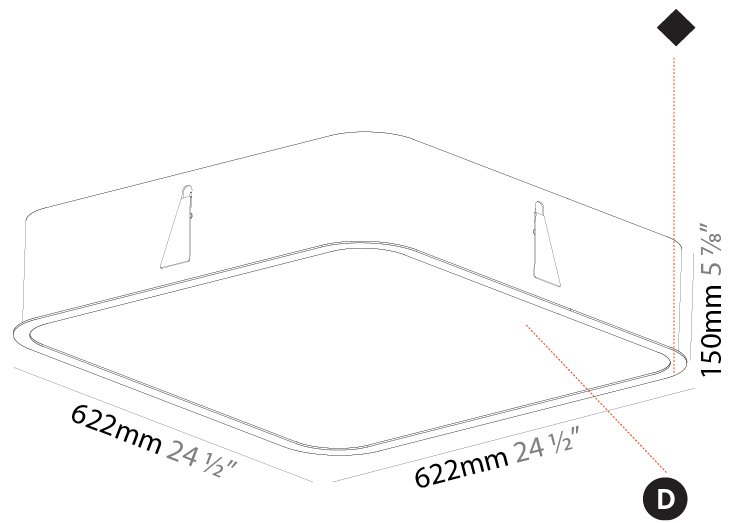

PHYSICAL

Shape: Square
Length (mm): 622
Length (in): 24 1/2
Width (mm): 622
Width (in): 24 1/2
Height (mm): 150
Height (in): 5 7/8
Ceiling Thickness (mm): 10 / 12.5 / 15 / 25
Ceiling Thickness (in): 3/8 or 1/2 or 9/16 or 1
Min. Recessing Depth (mm): 160
Min. Recessing Depth (in): 6 5/16
Weight (kg): 12.317
Weight (lbs): 27.10
Diffuser: PMMA - Opal or Micro-Prism
Fixture Finish: SSR / BKV / CWI / CRY / HAB / UFT / ITA / RUA / FTG / MYG / LOD / PUS / FRO / FUP / KIA / POP / BLS / SPG / MEY / GOH / CHC / COM / ABZ / JAG / OBR / MOS / ROR
Fixture Material: Extruded Aluminum / Steel
Cut-out Measurements: 605mm / 23 13/16" x 605mm / 23 13/16"

ELECTRICAL

Lamp Type: LED (Zhaga Standard)
Input Wattage (W): 55
Total Output Wattage (W): 49.7
Dimming: Non-Dimmable
Driver Included: Yes
Driver Location: Integrated
Driver Type: Constant Current - Universal
Driver Class: Class 2
Input Voltage (V): 120 - 277
Constant Current (MA): 350
Upon Request: (Not included - see components) Integral: 0-10Vdc dimming / Phase dimming 120Vac only

LED

Color Temperature (°K): 3000 / 4000
Max. Delivered Lumen (lm): 5520 / 5720
CRI: >80 CRI
Efficiency (%): 0.827
Lamp Life (hrs): 50000
Upon Request: Other CCT available

OPTICAL

RATINGS AND CERTIFICATIONS

Certified By: Certified for North American Standards
IP rating: IP20