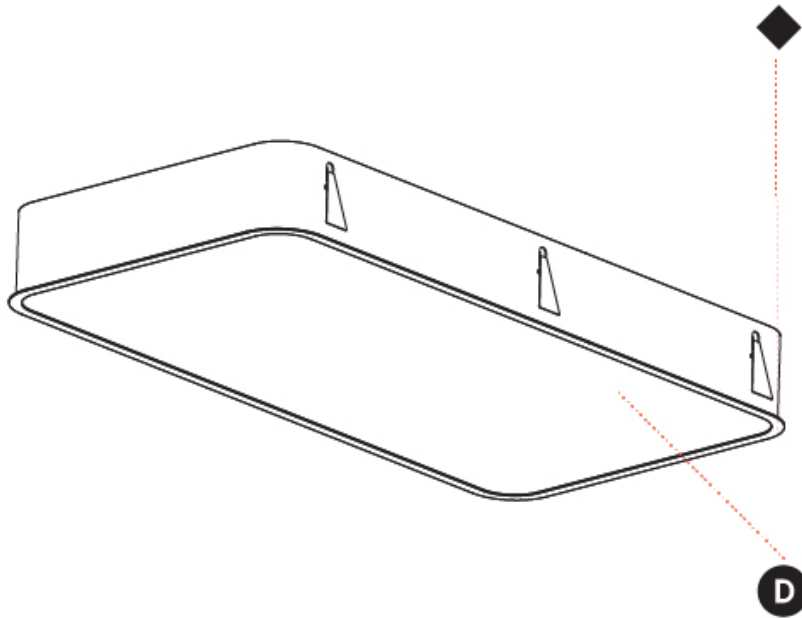

Certified By: Certified for North American Standards
 IP rating: IP20

1205mm x 605mm
 47 7/16" x 23 13/16"

10 - 25mm
 3/8" - 1"

160mm
 6 5/16"

SMOOTHY STANDARD RECESSED

A37603-

PROJECT	_____
TYPE	_____
SPECIFIER	_____
QUANTITY	_____
DATE	_____